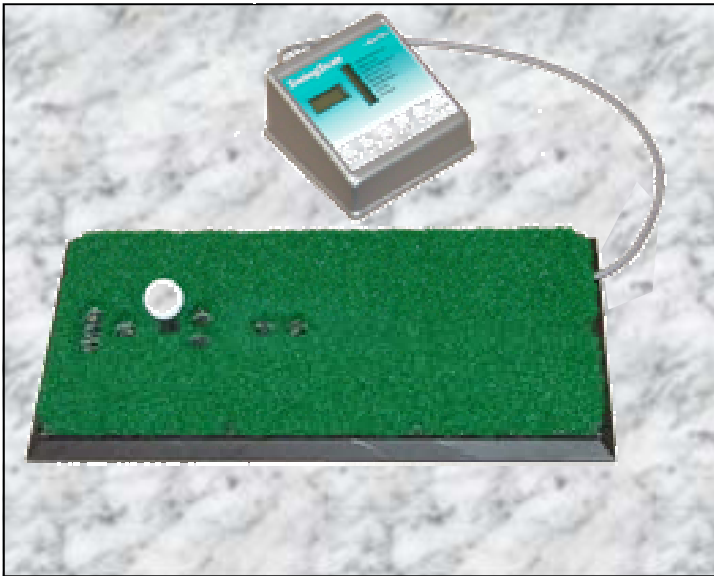

*SWING UNDER THE SUN WITH*  
**SwingScan**

**INDOOR-OUTDOOR GOLFSWING ANALYZER.**  
 Designed for golfers to use at home or on the practice range to improve their game. The best investment you will ever make in your golf swing.

**MULTIPLE USES:**

- Identify and solve swing problems.
- Increase distance and ball control.
- Maintain your golf swing in the off-season.
- Test new clubs before you buy.
- Find the swing that best fits you.

**FEATURES:**

- Portable and battery operated
- Will operate in bright sunlight.
- Fitted with an artificial grass surface.
- Weighs about 14 lbs.
- Carrying case included for storage and transport.
- Use right or left handed.
- Made in the USA

### STANDING MAT

**This artificial turf mat measures 5' X 4' X 1.25" with a 1' X 2' cutout for the analyzer. Can be used right or left handed. The mat will allow you to swing with your feet at about the same height as the analyzer and it also protects the analyzer from serious damage by very bad swings. We highly recommend it for permanent home installations.**