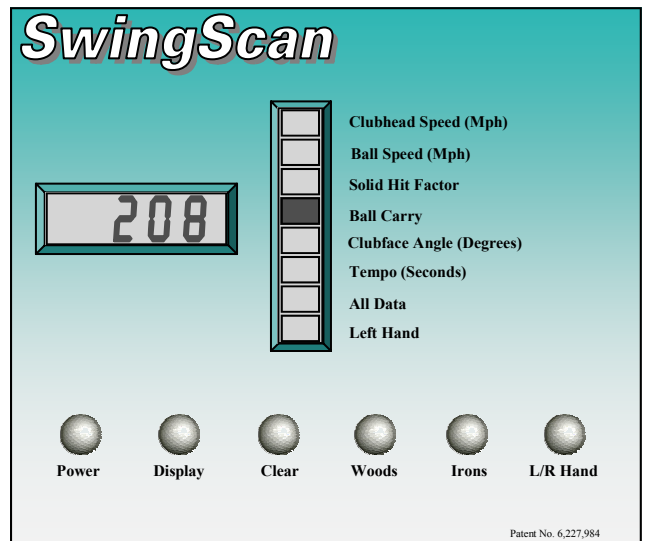

*SWING UNDER THE SUN WITH*  
**SwingScan**

**INDOOR-OUTDOOR GOLFSWING ANALYZER.**  
 Designed for golfers to use at home or on the practice range to improve their game. The best investment you will ever make in your golf swing.

**MULTIPLE USES:**

- Identify and solve swing problems.
- Increase distance and ball control.
- Maintain your golf swing in the off-season.
- Test new clubs before you buy.
- Find the swing that best fits you.

**FEATURES:**

- Portable and battery operated
- Will operate in bright sunlight.
- Fitted with an artificial grass surface.
- Weighs about 14 lbs.
- Carrying case included for storage and transport.
- Use right or left handed.
- Made in the USA

**MEASURES AND DISPLAYS:**

- Clubhead Speed in Mph.
- Clubface Angle in degrees.
- Swing Tempo in seconds.
- Ball Speed in Mph.
- Ball Carry in yards.
- Solid Hit Factor

**DISPLAY PANEL**

Shot Number	Club Number	Club Speed (Mph)	Ball Speed (Mph)	Solid Hit Factor	Carry (Yards)	Clubface Angle (Degrees)	Tempo (Seconds)
1							
2							
3							
4							
5							
6							
7							
8							
9							
10							
11							
12							
13							
14							
15							
Average							