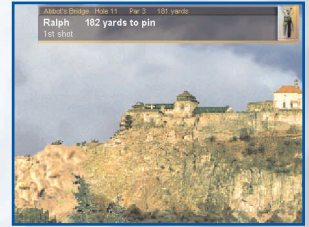

Along with the course information you can also view the following;

- Which player is up
- Which shot is to be taken
- The par for the hole
- Distance of the hole
- Distance to pin from ball
- Name of the hole